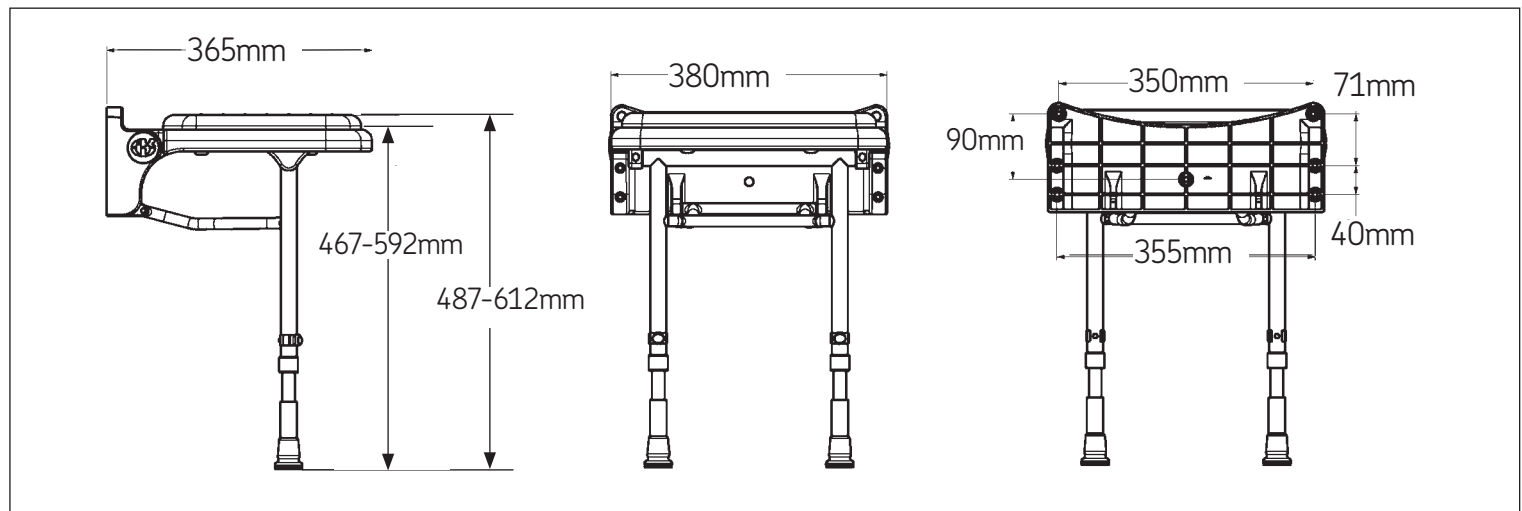

- Benefits:**
- Compact option, designed for smaller enclosures and where space is limited
  - Comfortable in use
  - Tested to BS EN 12727
  - For users up to 158kg/25 stone
  - + or - 13mm fine adjustment to support leg to allow for gradient in floor

Please note: 2000 Series seats are supplied with a single pair of legs

**Product Specification:**

- Tested to BS EN 12727
- For users up to 158kg / 25 stones
- Blue pad option available to offer high contrast seating for visually impaired users

**Guarantee:**

**Dimensions:**

**Product Codes:**

Seat colour	Arm colour	Product code
White	N/A	02000
Grey	N/A	02000P
Blue	N/A	02200P

Accessories	Product code
Blue spare seat cushion	02015
Grey spare seat cushion	02215